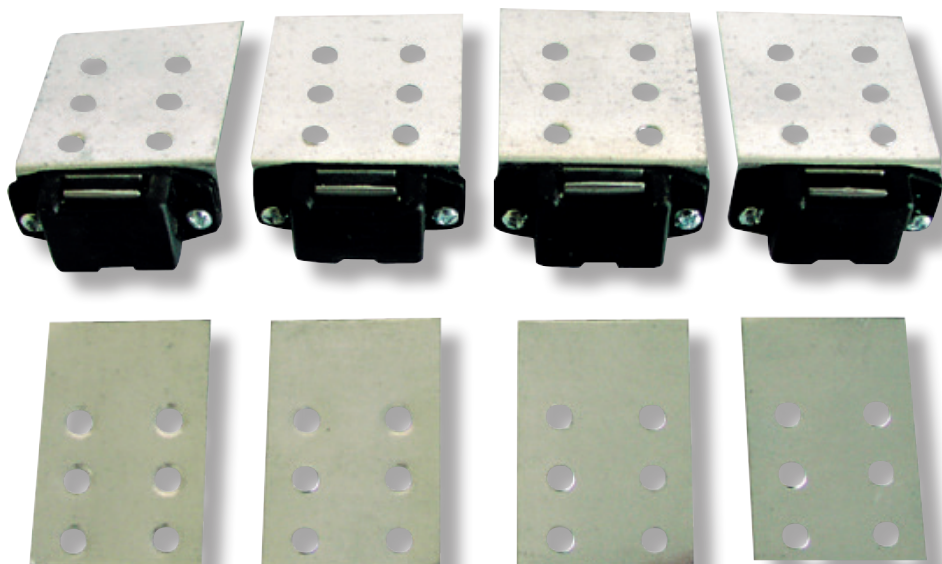

PRODUCT FEATURES

For hole concealment with tiles, gypsumboard panels etc.

CODE	SET [PCS]		
61375	4	x	50